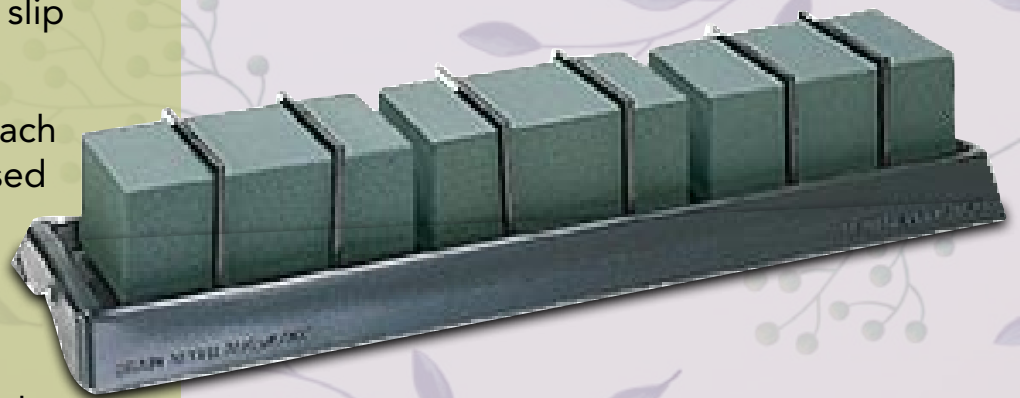

BACK IN STOCK

NEVER WILT® TRIPLE  
*Casket Saddle*

**SFI2002**

30" x 8 x 2"

- Best for full couch and large standing sprays
- Perfect for head tables
- Holds 3 blocks of foam
- Built in reservoir to eliminate drips and spills
- Rubber foot pads for no slip grip on base
- With tabs provided on each end, it can be also be used as a 6-foot easel spray.
- Tabs provided for easy wiring onto easel legs.
- Floral foam sold separately