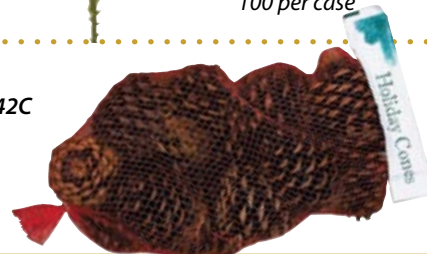

#SXMP80402
Large Sugar
Cone White
Tipped on 15"
Wood Dowel
30 per case

#SXMP8142C
Cinnamon
Scented
Pinecones
12 per bag