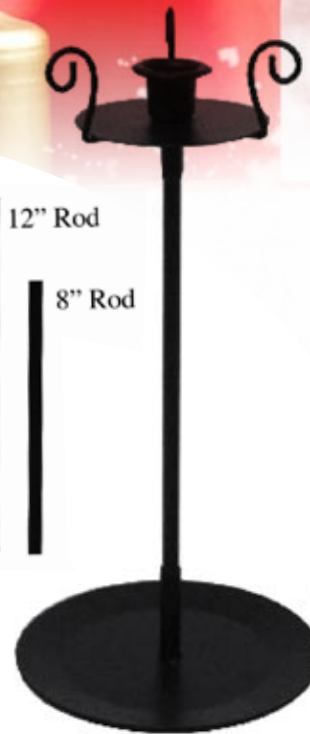

Metalware & Globes

SCHM3G4011B

8" or 12" Black Metal Elevated Pillar Candle Holder w/6" Base
6 Pc / Case

SCH3G3701
9.5"H x 3" Fit
Traditional Chimney
12 Pc / Case

SCHM3G4001B

8" or 12" Black Metal Elevated Taper Candle Holder w/6" Base
6 Pc / Case

SCHM3G4002B

4"H Black Metal Taper Candle Holder w/6" Base
6 Pc / Case

SFH1000

For Fresh Arrangements use Floracage Holder
12 Pc / Case

SCHM3G4012B

4"H Black Metal Pillar Candle Holder w/6" Base
6 Pc / Case