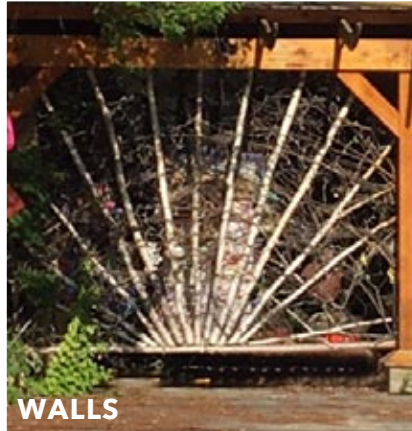

BACK IN STOCK! BACK IN STOCK! BACK IN STOCK!

Birch Poles

EASY DECORATING FOR VARIOUS PROJECTS

ENTRANCES

AISLES

ROOM DIVIDERS

WALLS

SDFBP128

8' Tall x
1-2" Dia.
Birch Pole

SDFBP238

8' Tall x
2-3" Dia.
Birch Pole

SDFBP348

8' Tall x
3-4" Dia.
Birch Pole

8ft tall

Each product is unique and carries its own natural characteristics.

Stock Up Now Before They Sell Out!