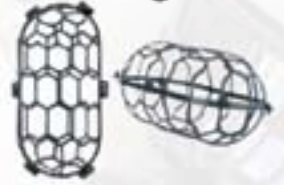

INTRODUCING...

Holly Heider Chapple

the collection

This new line features two new design mechanics, affectionately known as the 'egg' and the 'pillow', as well as beautifully-designed, luxe quality glass and plastic compotes.

SFH330
4" Egg, case of 12

SFH331
6" Egg, case of 12

SFH333
4" Pillow, case of 12

SFH334
6" Pillow, case of 12

SFH335
8" Pillow, case of 12

SFH336
10-1/2" Pillow, case of 12

SPC137_
5" H X 6.5" Op.
Abby Compote
case of 6
Available in Black,
Crystal or White