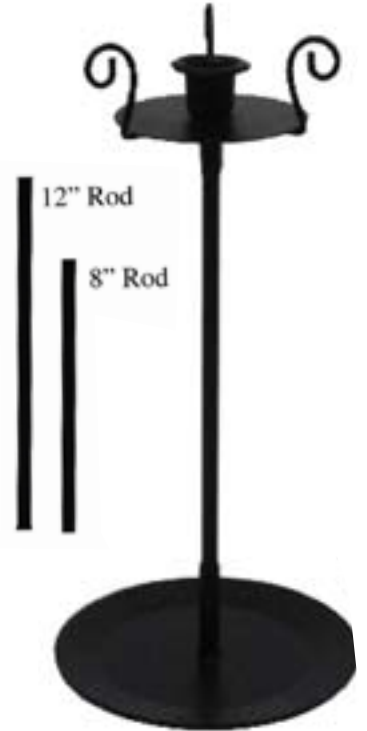

Metalware & Globes

**8" or 12" Black Metal
Elevated Pillar Candle
Holder w/6" Base**
#SCHM3G4011B
6 Pc / Case

**9.5"H x 3" Fit
Traditional Chimney**
#SCH3G3701
12 Pc / Case

**8"H x 3" Fit
Optic Fat Belly
Chimney**
#SCH3G3702
12 Pc / Case

**8" or 12" Black Metal
Elevated Taper Candle
Holder w/6" Base**
#SCHM3G4001B
6 Pc / Case

**Call
Your Carbone
Salesperson For
More Details**

**For Fresh
Arrangements use
Florage Holder**
#SFH1000
12 Pc / Case

**4"H Black Metal
Taper Candle
Holder w/6" Base**
#SCHM3G4002B
6 Pc / Case

**4"H Black Metal
Pillar Candle
Holder w/6" Base**
#SCHM3G4012B
6 Pc / Case

One Goddard Drive * Cranston, RI 02920
(401) 463-3333 or Toll Free: (800) 343-2242
Hardgoods Dept. Fax: (401) 463-5786