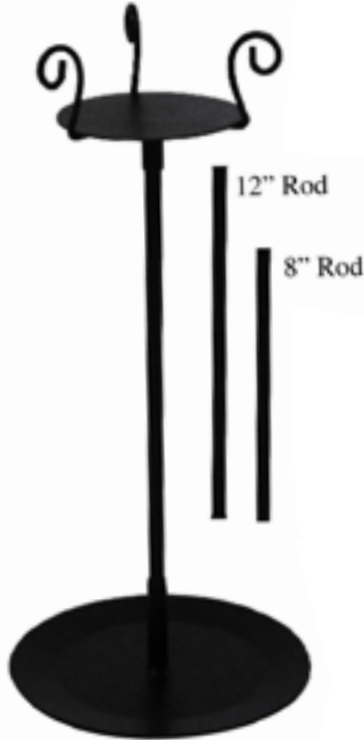

Metalware & Globes

**8" or 12" Black Metal
Elevated Pillar Candle
Holder w/6" Base**
#SCHM3G4011B
6 Pc / Case

**9.5"H x 3" Fit
Traditional Chimney**
#SCH3G3701
12 Pc / Case

**8"H x 3" Fit
Optic Fat Belly
Chimney**
#SCH3G3702
12 Pc / Case

**8" or 12" Black Metal
Elevated Taper Candle
Holder w/6" Base**
#SCHM3G4001B
6 Pc / Case

**Call
Your Carbone
Salesperson For
More Details**

**For Fresh
Arrangements use
Florage Holder**
#SFH1000
12 Pc / Case

**4"H Black Metal
Taper Candle
Holder w/6" Base**
#SCHM3G4002B
6 Pc / Case

**4"H Black Metal
Pillar Candle
Holder w/6" Base**
#SCHM3G4012B
6 Pc / Case

One Goddard Drive * Cranston, RI 02920
(401) 463-3333 or Toll Free: (800) 343-2242
Hardgoods Dept. Fax: (401) 463-5786