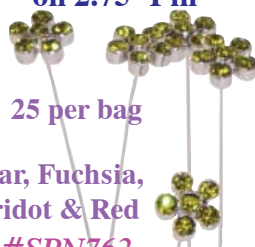

Shimmer Wrap Wristlets

White, Soft Pink, Lime Green, Ice Blue & Onyx

Black Pearl, Champagne, Clear Irid., Smokey Irid., White Pearl

#SWE1100

Black, Blue, Clear Iridescent, Green, Pink & Purple

#SWE1200

6 per pkg

#SWE0670W
#SWE0671SP
#SWE0673LG
#SWE0674IB
#SWE0675OX

More Corsage Novelties

Flower Rhinestone
on 2.75" Pin

Assorted Laser Corsage Leaves

3 styles, 48 pcs per bag

Round Gem-cut
Rhinestone on 3" Pin

#SPN750

25 per bag
Available in Clear, Fuchsia, Peridot & Red

25 per bag

Clear, Fuchsia, Peridot & Red
#SPN762

#SCM810

Black, Blue, Chocolate, Fuchsia, Gold, Green, Pink, Purple, Red, Royal Blue, Silver & White

Quintet Stones on Wire

12 per pkg
#SCM45

Amethyst, Aurora Borealis, Crystal, Light Sapphire, Olive, Peridot, Rainbow, Rose & Turquoise

Corsage/Boutonniere Pins

Round Head: 1.5" - White, Black, Asst. Pastel;
2" - White; 2.5" - White

Pear Shaped: 2" - Cobalt, Hot Pink, Purple, Red & Pure White

Prices and Availability Subject to Change Without Notice.