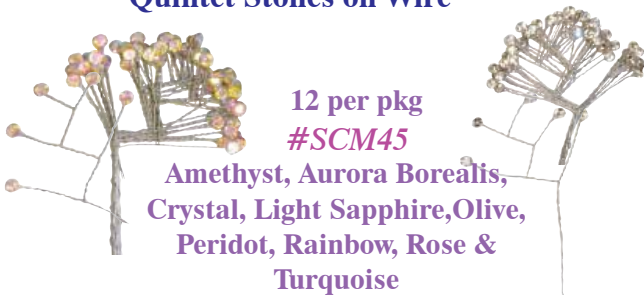

25 per bag

Clear, Fuchsia, Peridot & Red
#SPN762

#SCM810

Black, Blue, Chocolate, Fuchsia, Gold, Green, Pink, Purple, Red, Royal Blue, Silver & White

Quintet Stones on Wire

12 per pkg
#SCM45

Amethyst, Aurora Borealis, Crystal, Light Sapphire, Olive, Peridot, Rainbow, Rose & Turquoise

Corsage/Boutonniere Pins

Round Head: 1.5" - White, Black, Asst. Pastel;
2" - White; 2.5" - White

Pear Shaped: 2" - Cobalt, Hot Pink, Purple, Red & Pure White

Prices and Availability Subject to Change Without Notice.